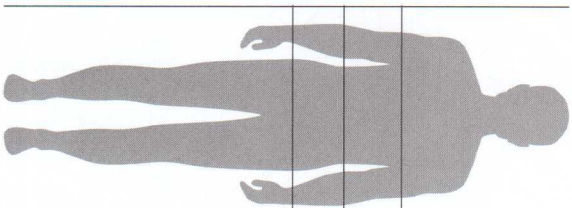

ALTEZZA / HEIGHT / HAUTURE

TORACE / CHEST / POITRINE
VITA / WAIST / TAILLE
FIANCHI / HIPS / FLANCS

TAGLIE UOMO / SIZES MAN / TAILLES HOMME

EUROPEAN	ITALIAN	TORACE / CHEST / POITRINE		VITA / WAIST / TAILLE		FIANCHI / HIPS / FLANCS		ALTEZZA / HEIGHT / HAUTURE	
		cm	inches	cm	inches	cm	inches	cm	inches
KID									
3YXS	22-24							98-108	39-42.5
2YXS	26-28							110-120	42.5-47.2
JUNIOR									
YXS	30-32	64-72	25-28	54-60	21.26-24	66-74	26-29	122-132	48-52
XXS	34-36	72-80	28-31	60-66	24-26	74-82	29-32	134-144	52.8-56.7
XS	38-40	80-88	31-35	66-72	26-28	82-90	32-35	146-156	57.5-61.4
ADULT									
S	42-44	90-94	35-37	72-76	28-30	92-96	36-38	167-172	65.7-67.7
M	46-48	94-98	37-39	76-80	30-31	96-100	38-39.4	173-178	68.1-70.1
L	50-52	98-102	39-40.2	80-84	31-33	100-104	39.4-40.9	179-184	70.5-72.4
XL	54	102-106	40.2-41.7	84-88	33-35	104-108	40.9-42.5	185-190	72.8-74.8
XXL	56	106-110	41.7-43.3	88-92	35-36	108-112	42.5-44.1	191-196	75.2-77.2
3XL	58	110-114	43.3-44.9	92-94	36-37	112-116	44.1-45.7	197-202	77.6-79.5
4XL	60	114-118	44.9-46.5	94-96	37-38	116-120	45.7-47.2	203-208	79.9-81.9